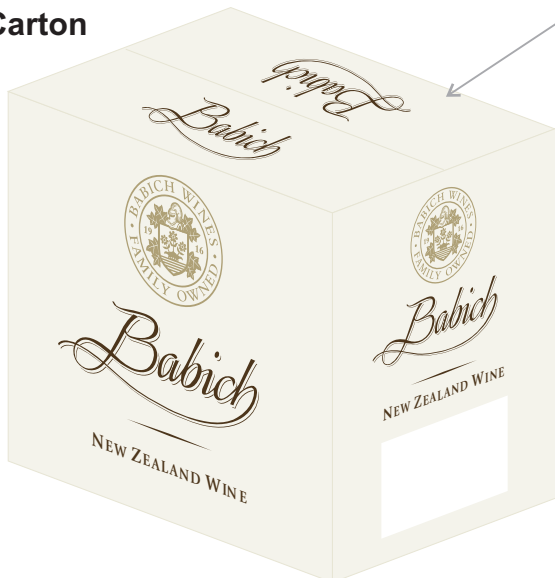

New Carton

(3 Colour Print)

Carton to compliment over-all label design.

Varietals available with new package:

- Marlborough Sauvignon Blanc
- Marlborough Pinot Noir
- Marlborough Pinot Gris
- Hawke's Bay Chardonnay
- Hawke's Bay Sauvignon Blanc
- Gimblett Gravels Merlot Cabernet
- Gimblett Gravels Syrah
- East Coast Pinot Noir